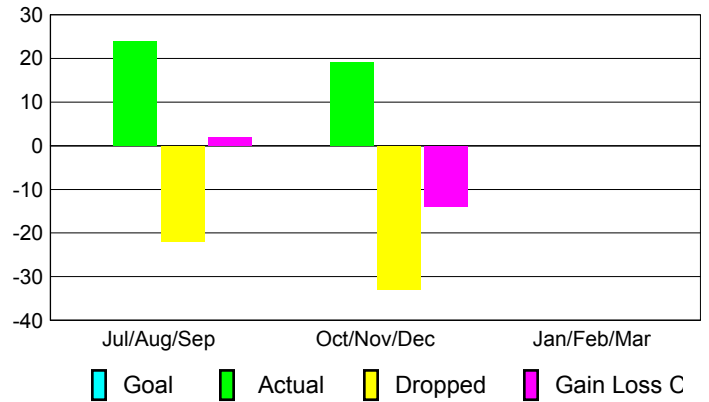

Membership Results 2012-2013

Goal, New, Dropped, Gain/Loss

Comparison of Membership Gain/Loss

Current Year Compared to the Previous Year