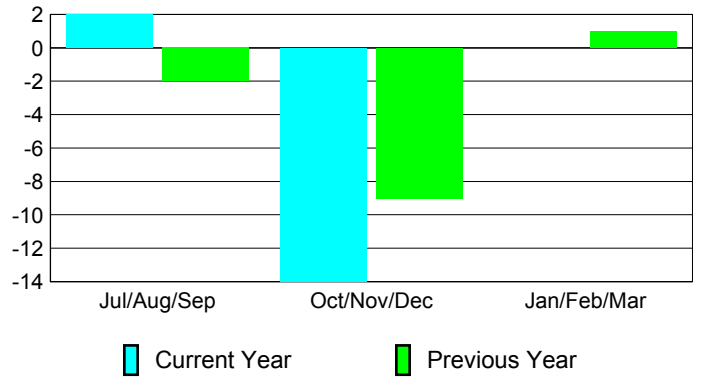

Membership Results
2012-2013

Membership
2011-2012

Month	Net Memb Goal	Actual New Memb	Actual Dropped Memb	Gain/Loss of Memb	Gain/Loss of Memb
Jul/Aug/Sep		24	-22	2	-2
Oct/Nov/Dec		19	-33	-14	-9
Jan/Feb/Mar					1
Totals		43	-55	-12	-10

Membership Results 2012-2013

Goal, New, Dropped, Gain/Loss

Comparison of Membership Gain/Loss

Current Year Compared to the Previous Year

Gender Comparison 2012-2013

Jul/Aug/Sep

Oct/Nov/Dec

Jan/Feb/Mar